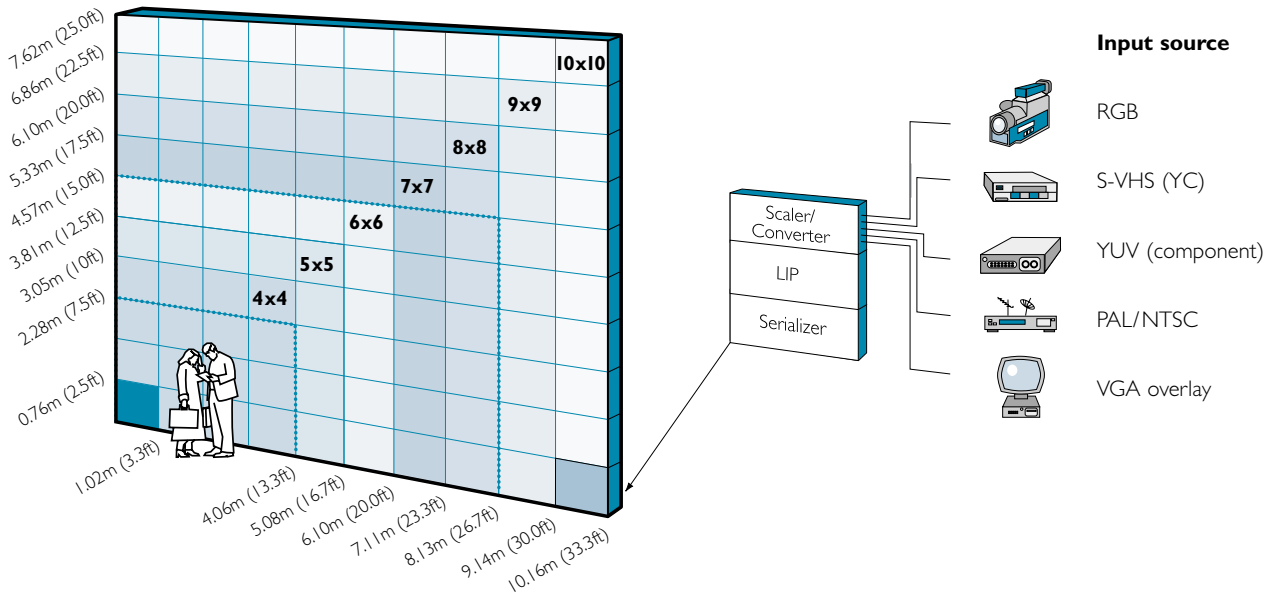

LVPI650 outdoor LED panels

configurations

quick reference guide

LVPI650