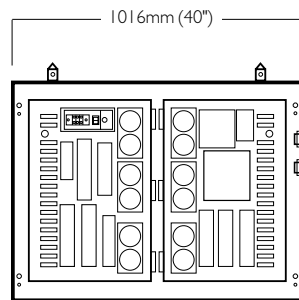

brightness	5000 nits	video display refresh	60 frames per second
viewing angle horizontal	120° (50% brightness)	display refresh rate	1000Hz typical
viewing angle vertical	60° (50% brightness)	video input	RGB HV, YUV, YC, Composite (HDTV optional)
pixel pitch	15.875mm	lifetime (50% brightness)	>50,000 hours
pixel density	3969 per m²	diagonal	1269mm (50")
pixel configuration	RGB 1, 1, 1	operating temperature	-20 to 45°C
colours	16.7 million	power consumption	444 (40% of max.)
processing depth	13 bit		

Standard 4:3 aspect ratio (16:9 aspect also possible)						Panel		Average power consumption* Europe (240 volts) US (110 volts)		
LVPI650 panel	Panel total	Size (m²)	Size (ft²)	Dimensions w x h (m) w x h (ft)		Pixel resolution w x h	Total weight kg (lb)	Total (watts)	I Phase (amps)	I Phase (amps)
1	1	0.77	8.33	1.02 x 0.76	3.3 x 2.5	64 x 48	54 (119)	444	1.9	4.0
4 x 4	16	12.4	133.3	4.06 x 3.05	13.3 x 10.0	256 x 192	864 (1901)	7104	29.6	64.6
5 x 5	25	19.4	208.2	5.08 x 3.81	16.7 x 12.5	320 x 240	1350 (2970)	11100	46.3	100.9
6 x 6	36	27.9	299.9	6.10 x 4.57	20.0 x 15.0	384 x 288	1944 (4277)	15984	66.6	145.3
7 x 7	49	37.9	408.1	7.11 x 5.33	23.3 x 17.5	448 x 336	2646 (5821)	21756	90.7	197.8
8 x 8	64	49.6	533.0	8.13 x 6.10	26.7 x 20.0	512 x 384	3456 (7603)	28416	118.4	258.3
9 x 9	81	62.7	674.7	9.14 x 6.86	30.0 x 22.5	576 x 432	4374 (9623)	35964	149.9	326.9
10 x 10	100	77.4	832.9	10.16 x 7.62	33.3 x 25.0	640 x 480	5400 (11880)	44400	185.0	403.6

*Based on typical power consumption being 40% of maximum.
Flightcase available upon request.
Alternative processing systems are available for larger screen sizes.
Lighthouse reserves the right to change any specifications without notice.