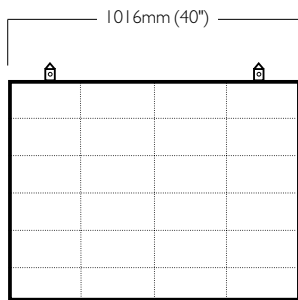

brightness	5000 nits	video display refresh	60 frames per second
viewing angle horizontal	120° (50% brightness)	display refresh rate	1000Hz typical
viewing angle vertical	60° (50% brightness)	video input	RGB HV, YUV, YC, Composite (HDTV optional)
pixel pitch	15.875mm	lifetime (50% brightness)	>50,000 hours
pixel density	3969 per m²	diagonal	1269mm (50")
pixel configuration	RGB 1, 1, 1	operating temperature	-20 to 45°C
colours	16.7 million	power consumption	444 (40% of max.)
processing depth	13 bit		

Standard 4:3 aspect ratio (16:9 aspect also possible)						Panel		Average power consumption* Europe (240 volts) US (110 volts)		
LVPI650 panel	Panel total	Size (m²)	Size (ft²)	Dimensions w x h (m) w x h (ft)		Pixel resolution w x h	Total weight kg (lb)	Total (watts)	I Phase (amps)	I Phase (amps)
1	1	0.77	8.33	1.02 x 0.76	3.3 x 2.5	64 x 48	54 (119)	444	1.9	4.0
4 x 4	16	12.4	133.3	4.06 x 3.05	13.3 x 10.0	256 x 192	864 (1901)	7104	29.6	64.6
5 x 5	25	19.4	208.2	5.08 x 3.81	16.7 x 12.5	320 x 240	1350 (2970)	11100	46.3	100.9
6 x 6	36	27.9	299.9	6.10 x 4.57	20.0 x 15.0	384 x 288	1944 (4277)	15984	66.6	145.3
7 x 7	49	37.9	408.1	7.11 x 5.33	23.3 x 17.5	448 x 336	2646 (5821)	21756	90.7	197.8
8 x 8	64	49.6	533.0	8.13 x 6.10	26.7 x 20.0	512 x 384	3456 (7603)	28416	118.4	258.3
9 x 9	81	62.7	674.7	9.14 x 6.86	30.0 x 22.5	576 x 432	4374 (9623)	35964	149.9	326.9
10 x 10	100	77.4	832.9	10.16 x 7.62	33.3 x 25.0	640 x 480	5400 (11880)	44400	185.0	403.6

*Based on typical power consumption being 40% of maximum.
Flightcase available upon request.
Alternative processing systems are available for larger screen sizes.
Lighthouse reserves the right to change any specifications without notice.