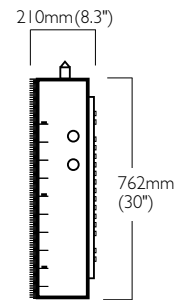

brightness	5000 nits	video display refresh	60 frames per second
viewing angle horizontal	120° (50% brightness)	display refresh rate	1000Hz typical
viewing angle vertical	60° (50% brightness)	video input	RGB HV, YUV, YC, Composite (HDTV optional)
pixel pitch	15.875mm	lifetime (50% brightness)	>50,000 hours
pixel density	3969 per m²	diagonal	1269mm (50")
pixel configuration	RGB 1, 1, 1	operating temperature	-20 to 45°C
colours	16.7 million	power consumption	444 (40% of max.)
processing depth	13 bit		

Standard 4:3 aspect ratio (16:9 aspect also possible)						Panel		Average power consumption* Europe (240 volts) US (110 volts)		
LVPI650 panel	Panel total	Size (m²)	Size (ft²)	Dimensions w x h (m) w x h (ft)		Pixel resolution w x h	Total weight kg (lb)	Total (watts)	I Phase (amps)	I Phase (amps)
1	1	0.77	8.33	1.02 x 0.76	3.3 x 2.5	64 x 48	54 (119)	444	1.9	4.0
4 x 4	16	12.4	133.3	4.06 x 3.05	13.3 x 10.0	256 x 192	864 (1901)	7104	29.6	64.6
5 x 5	25	19.4	208.2	5.08 x 3.81	16.7 x 12.5	320 x 240	1350 (2970)	11100	46.3	100.9
6 x 6	36	27.9	299.9	6.10 x 4.57	20.0 x 15.0	384 x 288	1944 (4277)	15984	66.6	145.3
7 x 7	49	37.9	408.1	7.11 x 5.33	23.3 x 17.5	448 x 336	2646 (5821)	21756	90.7	197.8
8 x 8	64	49.6	533.0	8.13 x 6.10	26.7 x 20.0	512 x 384	3456 (7603)	28416	118.4	258.3
9 x 9	81	62.7	674.7	9.14 x 6.86	30.0 x 22.5	576 x 432	4374 (9623)	35964	149.9	326.9
10 x 10	100	77.4	832.9	10.16 x 7.62	33.3 x 25.0	640 x 480	5400 (11880)	44400	185.0	403.6

*Based on typical power consumption being 40% of maximum.
Flightcase available upon request.
Alternative processing systems are available for larger screen sizes.
Lighthouse reserves the right to change any specifications without notice.